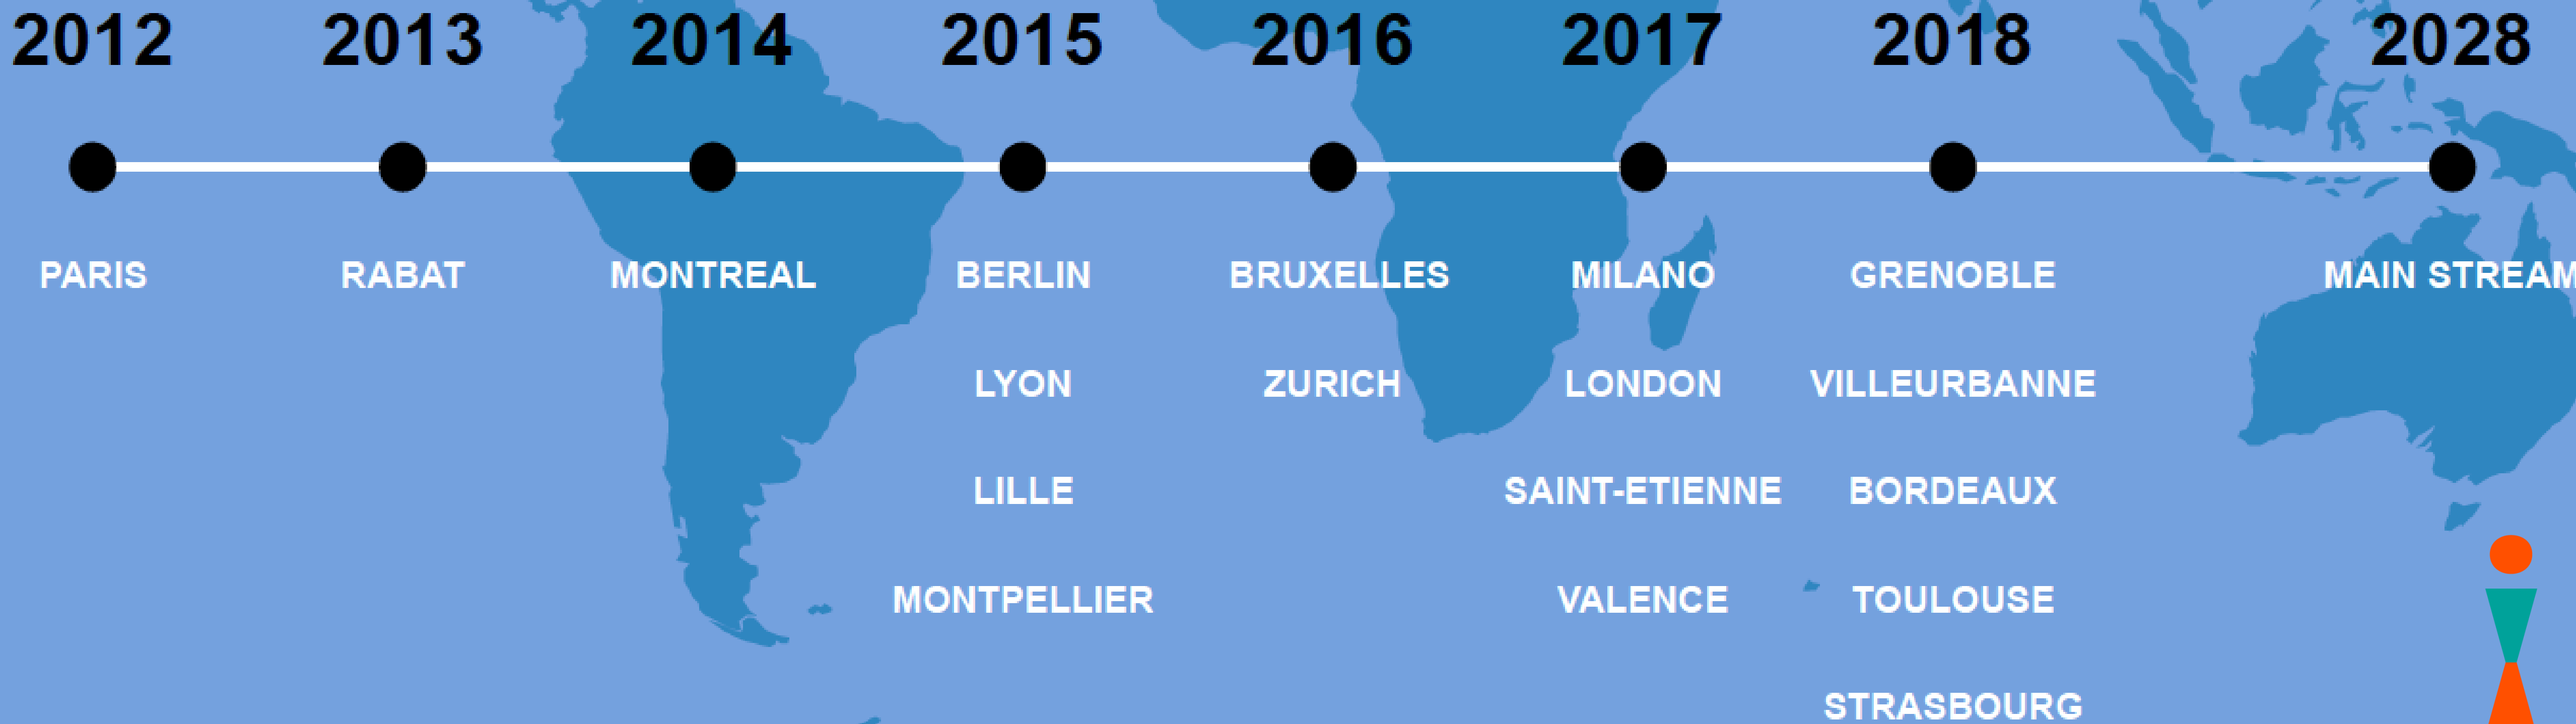

UNIVERSAL
LANGUAGE

CONSULTING

TOKEN

Connecting newcomers and locals as equals

6 years of scaling

How to scale social impact?

Regular Networks

SMART Networks