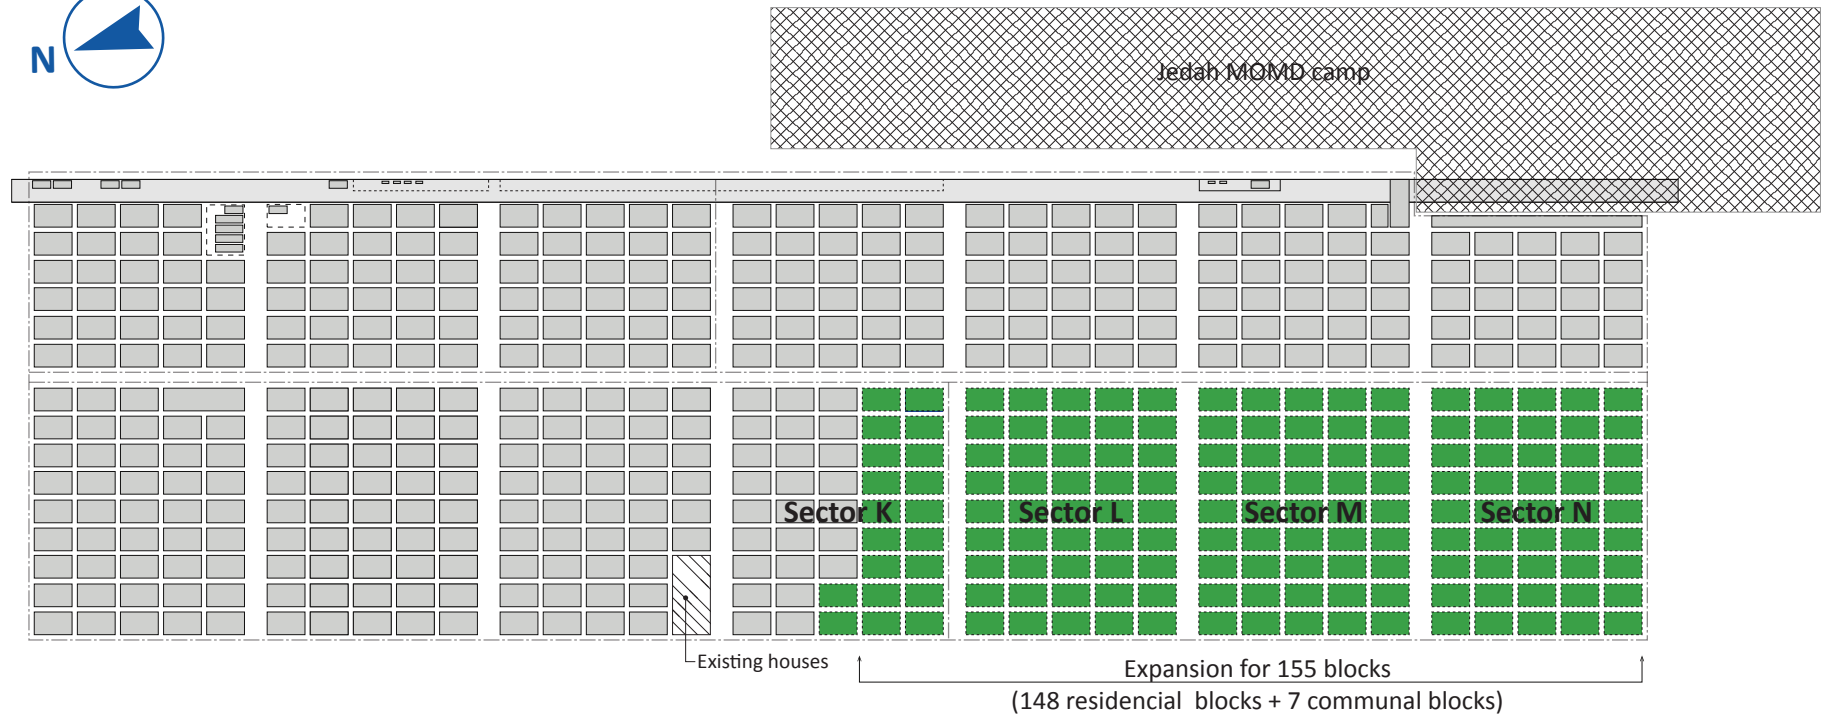

Site Extension for 155 blocks

LEGEND

 Expansion (155 blocks)

 Site Border (Fencing)

- Locations for gates will be identified on site.
- Communal Blocks will be identified and shared during construction.